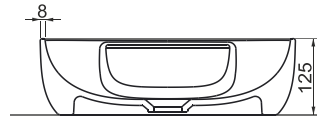

FORM COUNTERTOP WASHBASIN TAP HOLE | 42cm

A002745H

MAT SİYAH | MATT BLACK

FORM TEZGAH ÜSTÜ BATARYA DELİKLİ LAVABO | 42cm

FORM COUNTERTOP WASHBASIN TAP HOLE | 42cm

TEZGAH ÜSTÜ
KULLANIM
COUNTERTOP
USAGE

HILL

ÖZKAN UĞURLU
TASARIMCI
DESIGNER
SERAMİKSAN
VİTRİFİYE TASARIM
MÜDÜRÜ
SERAMİKSAN
SANITARY WARE
DESIGN MANAGER