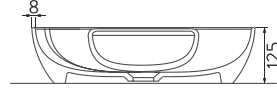

AURA DİES

TEZGAH ÜSTÜ
KULLANIM
COUNTERTOP
USAGE