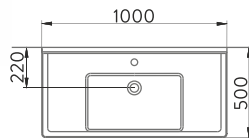

A043102H

SILVA KARE ETAJERLİ TEZGAH LAVABO | 80cm
SILVA WASHBASIN WITH EDGED SHELF | 80cm

A043103H

SILVA KARE ETAJERLİ TEZGAH LAVABO | 100cm
SILVA WASHBASIN WITH EDGED SHELF | 100cm

SILVA

SILVA DUVARA TAM DAYALI KLOZET SILVA BTW CLOSE-COUPLED WC