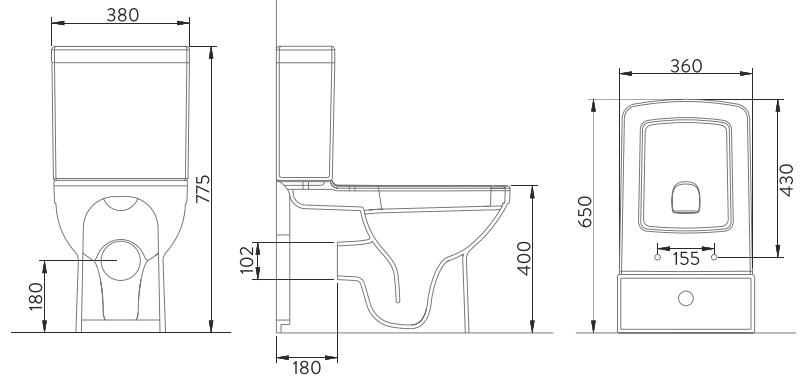

SILVA DUVARA TAM DAYALI KLOZET SILVA BTW CLOSE-COUPLED WC

A041001H

A015801H

KLOZET | WC PAN

REZERVUAR | CISTERN

A040001

YAVAŞ KAPANIR İNCE KAPAK
SLOW CLOSE SLIM SEAT & COVER

AG15501

SILVA İÇ TAKIM
SILVA FLUSHING MECHANISM

A041002H

WC PAN
WITHOUT BIDET FUNCTION

A040901

LUNA - SILVA YAVAŞ KAPANIR İNCE KLOZET KAPAĞI | BAĞIMSIZ
LUNA - SILVA SLOW CLOSE SLIM SEAT & COVER | SPARE PART