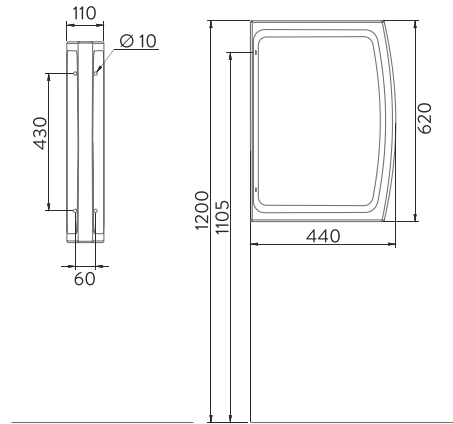

TEK PARA ÜRÜNLER

STAND ALONE PRODUCTS

A058001H

PİSUVAR ARA BÖLME
SEPERATOR

A058002H

PİSUVAR ARA BÖLME TURUNCU
SEPERATOR ORANGE

A058003H

PİSUVAR ARA BÖLME SİYAH
SEPERATOR BLACK