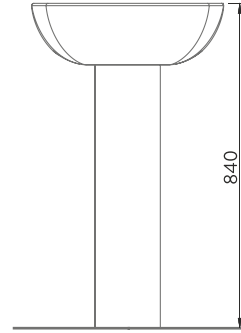

TEK PARÇA ÜRÜNLER

STAND ALONE PRODUCTS

DUVARA
MONTAJA UYGUN
WALL MOUNTED

AYAKLA
KULLANILABİLİR
PEDESTAL AVAILBLE

A055

LAVABO | 50cm | TERRA - VOLCANO ORTAK TAM AYAK
WASHBASIN | 50cm | TERRA - VOLCANO FULL PEDESTAL