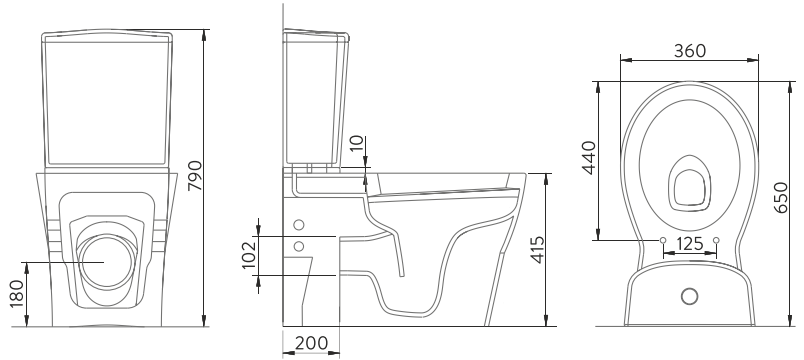

VOLCANO DUVARA TAM DAYALI KLOZET VOLCANO BTW CLOSE-COUPLED WC

A021001H

KLOZET | WC PAN

A025801H

REZERVUAR | CISTERN

AG25501

VOLCANO İÇ TAKIM | VOLCANO FLUSHING MECHANISM

A020011

YAVAŞ KAPANIR İNCE KAPAK
SLOW CLOSE SLIM SEAT & COVER

A021002H

WC PAN | WITHOUT BIDET FUNCTION