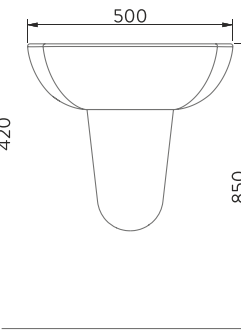

TEK PARÇA ÜRÜNLER

STAND ALONE PRODUCTS

DUVARA
MONTAJA UYGUN
WALL MOUNTED

AYAKLA
KULLANILABİLİR
PEDESTAL AVAILBLE

A055

LAVABO | 50cm | TERRA - VOLCANO ORTAK TAM AYAK
WASHBASIN | 50cm | TERRA - VOLCANO FULL PEDESTAL

DUVARA
MONTAJA UYGUN
WALL MOUNTED

AYAKLA
KULLANILABİLİR
PEDESTAL AVAILBLE

A056

LAVABO | 50cm | TERRA - VOLCANO ORTAK YARIM AYAK
WASHBASIN | 50cm | TERRA - VOLCANO SEMI PEDESTAL