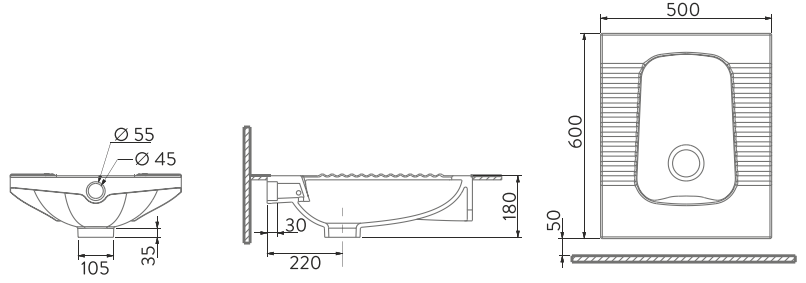

A006251H

DELTA RIM-OUT ARKADAN GİRİŞLİ HELA TAŞI
DELTA RIM-OUT REAR FLUSH INLET SQUATING PAN