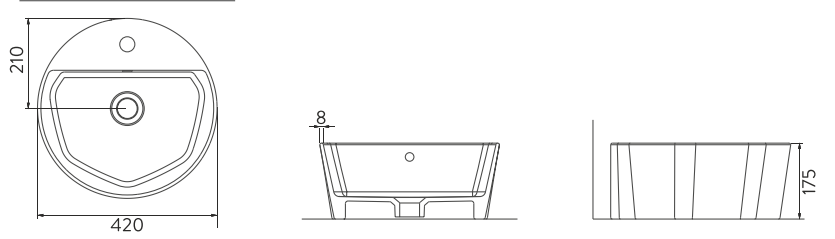

STELLA

A124001H

BEYAZ / WHITE

STELLA TEZGAH ÜSTÜ YUVARLAK BATARYA DELİKLİ LAVABO | 42cm
STELLA ROUND COUNTERTOP WASHBASIN WITH TAP HOLE | 42cm

A124002H

MAT BEYAZ / MATT WHITE

STELLA TEZGAH ÜSTÜ YUVARLAK BATARYA DELİKLİ LAVABO | 42cm
STELLA ROUND COUNTERTOP WASHBASIN WITH TAP HOLE | 42cm