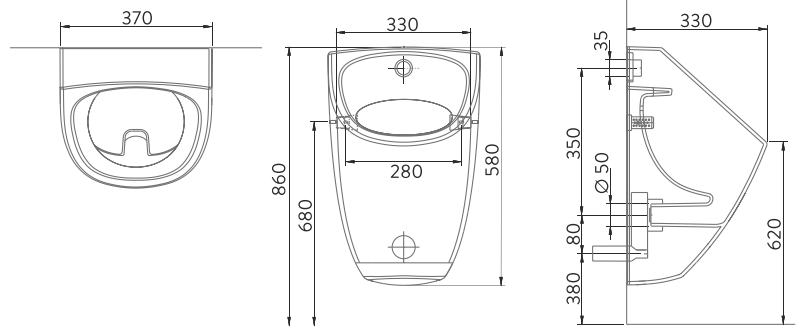

A059001H

ARKADAN YIKAMA GİRİŞLİ
PİSUVAR
REAR FLUSH INLET URINAL

A059011H

ARKADAN YIKAMA GİRİŞLİ PİSUVAR
TURUNCU
REAR FLUSH INLET URINAL ORANGE