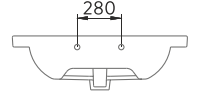

A043102H

SILVA KARE ETAJERLİ TEZGAH LAVABO | 80cm
SILVA WASHBASIN WITH EDGED SHELF | 80cm

A043103H

SILVA KARE ETAJERLİ TEZGAH LAVABO | 100cm
SILVA WASHBASIN WITH EDGED SHELF | 100cm

SILVA

SILVA DUVARA TAM DAYALI KLOZET SILVA BTW CLOSE-COUPLED WC