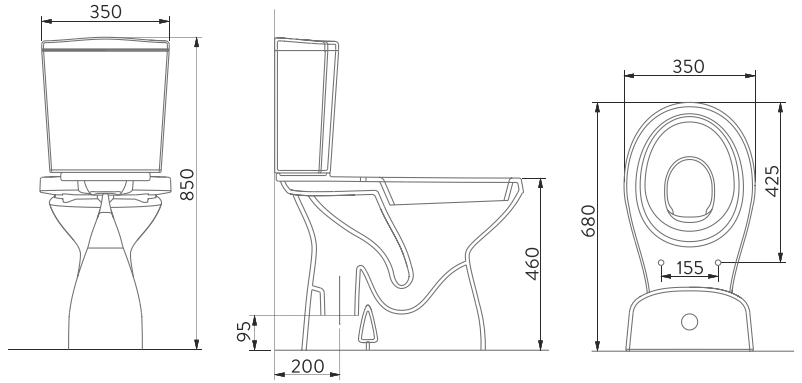

**YAVAŞ KAPANIR İNCE KAPAK
SLOW CLOSE SLIM SEAT & COVER**

AG50002

KLOZET KAPAĞI | STANDART SEAT & COVER

A051091H

WC PAN | WITHOUT BIDET FUNCTION

A052067H

**BEDENSEL ENGELLİ LAVABO
DISABLED WASHBASIN**

TAMAMLAYICI ÜRÜNLER
COMPLEMENTARY PRODUCTS