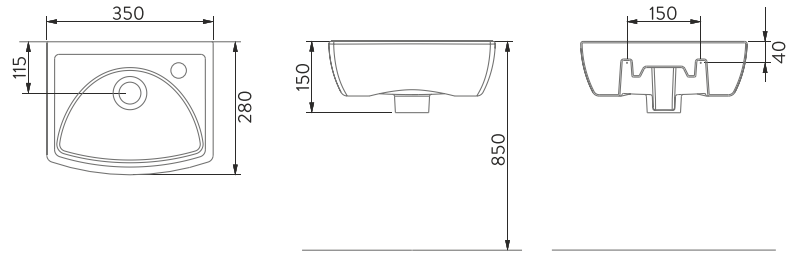

A002035H

28x35cm LAVABO | BATARYA DELİKSİZ
28x35cm WASHBASIN | WITHOUT TAP HOLE

A002036H

28x35cm LAVABO | BATARYA DELİKLİ
28x35cm WASHBASIN | WITH TAP HOLE

DUVARA
MONTAJA UYGUN
WALL MOUNTED

A002045H

28x45cm LAVABO | BATARYA DELİKSİZ
28x45cm WASHBASIN | WITHOUT TAP HOLE