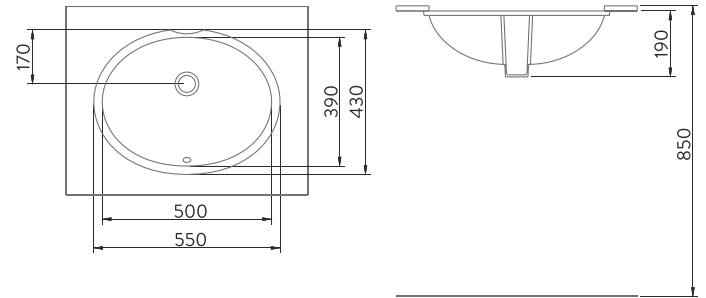

TEK PARÇA ÜRÜNLER

STAND ALONE PRODUCTS

A02001H

TEZGAH ALTI OVAL LAVABO | 46cm
UNDER COUNTER OVAL WASHBASIN | 46cm

A053011H

TEZGAH ALTI OVAL LAVABO | 55cm
UNDER COUNTER OVAL WASHBASIN | 55cm

A053001H

LAVABO | 50cm
WASHBASIN | 50cm