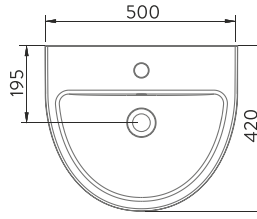

TEK PARÇA ÜRÜNLER

STAND ALONE PRODUCTS

DUVARA
MONTAJA UYGUN
WALL MOUNTED

AYAKLA
KULLANILABİLİR
PEDESTAL AVAILBLE

A055

LAVABO | 50cm | TERRA - VOLCANO ORTAK TAM AYAK
WASHBASIN | 50cm | TERRA - VOLCANO FULL PEDESTAL