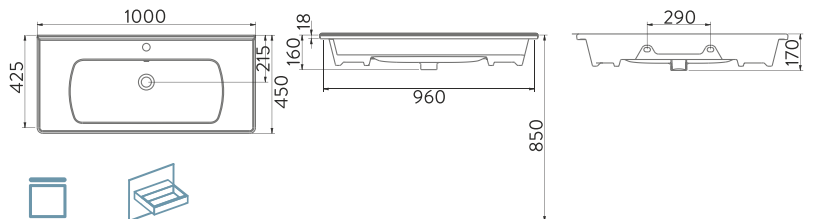

A143030H BEYAZ | WHITE

SATURN FLAT TEZGAH LAVABO | 100cm
SATURN WASHBASIN FLAT SHELF | 100cm

A143031H MAT BEYAZ | MATT WHITE

SATURN FLAT TEZGAH LAVABO | 100cm
SATURN WASHBASIN FLAT SHELF | 100cm

A143091H MAT ANTRASİT | MATT ANTHRACITE

SATURN FLAT TEZGAH LAVABO | 100cm
SATURN WASHBASIN FLAT SHELF | 100cm