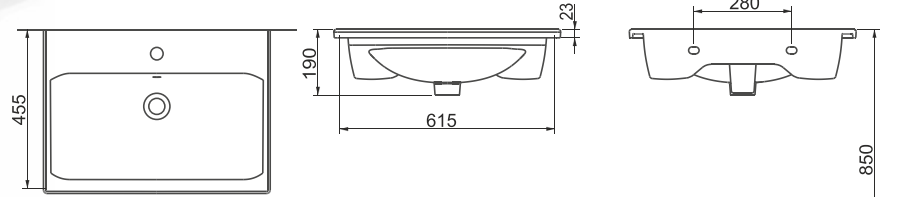

A063202H

LUNA FLAT LAVABO | 80cm
LUNA FLAT WASHBASIN | 80cm

A063203H

LUNA FLAT LAVABO | 100cm
LUNA FLAT WASHBASIN | 100cm

LUNA

A063701H

LUNA FLAT MOBİLYAYA GEÇMELİ LAVABO | 65cm

LUNA WASHBASIN FLAT SHELF FURNITURE MOUNTED | 65cm