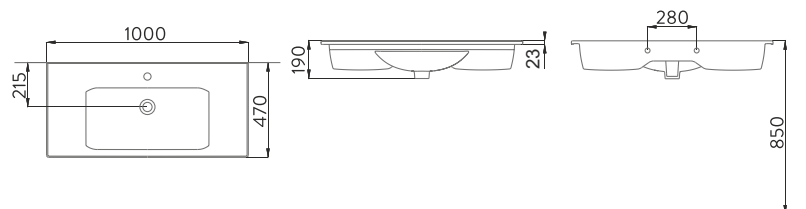

MOBİLYAYA
GEÇMELİ
FURNITURE
MOUNTED

DUVARA
MONTAJA UYGUN
WALL MOUNTED