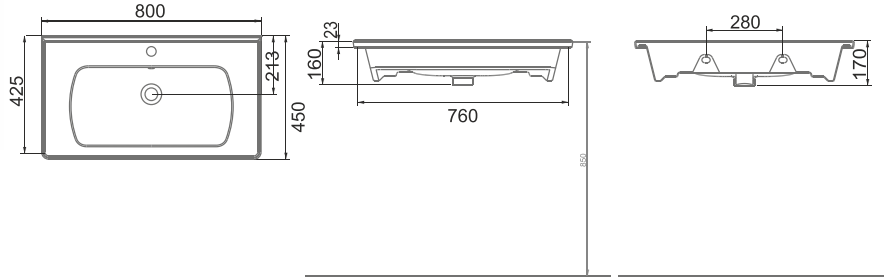

MOBİLYAYA
GEÇMELİ
FURNITURE
MOUNTED

DUVARA
MONTAJA UYGUN
WALL MOUNTED