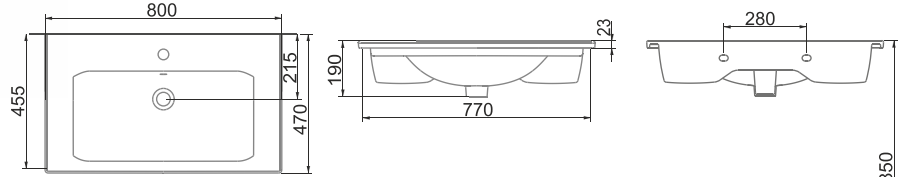

MOBİLYAYA
GEÇMELİ
FURNITURE
MOUNTED

DUVARA
MONTAJA UYGUN
WALL MOUNTED

A063702H

LUNA FLAT MOBİLYAYA GEÇMELİ LAVABO | 80cm

LUNA WASHBASIN FLAT SHELF FURNITURE MOUNTED | 80cm

MOBİLYAYA
GEÇMELİ
FURNITURE
MOUNTED