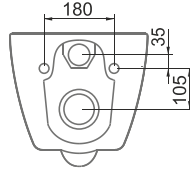

SATURN RIM-OUT ASMA KLOZET
SATURN RIM-OUT WALL-HUNG WC PAN

A141201H

KLOZET MAT SİYAH | WC PAN MATT BLACK

A090012

YAVAŞ KAPANIR İNCE KAPAK | SLOW CLOSE SLIM SEAT & COVER

A141251H

WC PAN MATT BLACK | WITHOUT BIDET FUNCTION

RIM - OUT

KOLAY - TAK ÇIKAR
EASY RELEASE

YAVAŞ KAPANIR KAPAK
SLOW CLOSE COVER

SU TÜKETİMİ
WATER CONSUMPTION

SU TASARRUFU
WATER SAVING