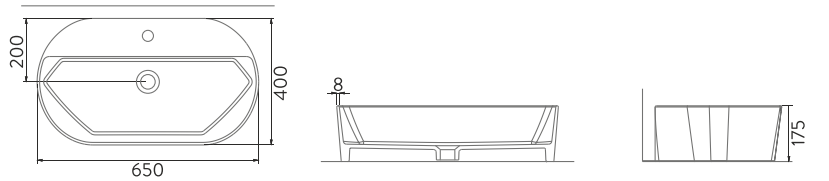

A124101H

BEYAZ / WHITE

STELLA TEZGAH ÜSTÜ BATARYA DELİKLİ LAVABO | 65cm
STELLA COUNTERTOP WASHBASIN WITH TAP HOLE | 65cm

A124102H

MAT BEYAZ / MATT WHITE

STELLA TEZGAH ÜSTÜ BATARYA DELİKLİ LAVABO | 65cm
STELLA COUNTERTOP WASHBASIN WITH TAP HOLE | 65cm