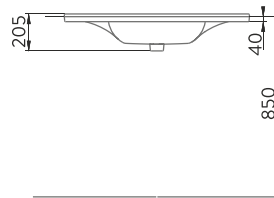

A043102H

SILVA KARE ETAJERLİ TEZGAH LAVABO | 80cm
SILVA WASHBASIN WITH EDGED SHELF | 80cm

A043103H

SILVA KARE ETAJERLİ TEZGAH LAVABO | 100cm
SILVA WASHBASIN WITH EDGED SHELF | 100cm

SILVA

SILVA DUVARA TAM DAYALI KLOZET SILVA BTW CLOSE-COUPLED WC