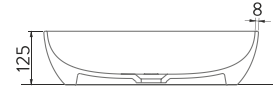

AURA ALTO

A002051H

BEYAZ | WHITE
ALTO TEZGAH ÜSTÜ PARLAK LAVABO | 50cm
ALTO COUNTERTOP OVAL WASHBASIN
GLOSSY | 50cm

A002071H

MAT BEYAZ | MATT WHITE
ALTO TEZGAH ÜSTÜ PARLAK LAVABO | 50cm
ALTO COUNTERTOP OVAL WASHBASIN
GLOSSY | 50cm

A002056H

ANTRASİT | ANTHRACITE
ALTO TEZGAH ÜSTÜ MAT
LAVABO | 50cm
ALTO COUNTERTOP OVAL
WASHBASIN MATT | 50cm

A002057H

METALİK KAHVE | METALIC BROWN
ALTO TEZGAH ÜSTÜ MAT
LAVABO | 50cm
ALTO COUNTERTOP OVAL
WASHBASIN MATT | 50cm

A002052H

SİYAH | BLACK
ALTO TEZGAH ÜSTÜ
PARLAK LAVABO | 50cm
ALTO COUNTERTOP OVAL
WASHBASIN GLOSSY | 50cm

A002053H

TURUNCU | ORANGE
ALTO TEZGAH ÜSTÜ
PARLAK LAVABO | 50cm
ALTO COUNTERTOP OVAL
WASHBASIN GLOSSY | 50cm

A002054H

KIRMIZI | RED
ALTO TEZGAH ÜSTÜ
PARLAK LAVABO | 50cm
ALTO COUNTERTOP OVAL
WASHBASIN GLOSSY | 50cm

A002055H

YEŞİL | GREEN
ALTO TEZGAH ÜSTÜ MAT
LAVABO | 50cm
ALTO COUNTERTOP OVAL
WASHBASIN MATT | 50cm