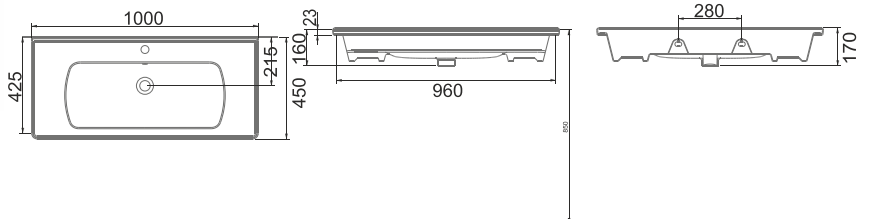

MOBİLYAYA
GEÇMELİ
FURNITURE
MOUNTED

DUVARA
MONTAJA UYGUN
WALL MOUNTED