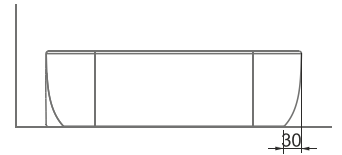

AURA FORM

A002742H

PARLAK BEYAZ | GLOSSY WHITE

FORM TEZGAH ÜSTÜ LAVABO | 42cm

FORM COUNTERTOP WASHBASIN | 42cm

A002744H

MAT SİYAH | MATT BLACK

FORM TEZGAH ÜSTÜ LAVABO | 42cm

FORM COUNTERTOP WASHBASIN | 42cm

TEZGAH ÜSTÜ
KULLANIM
COUNTERTOP
USAGE