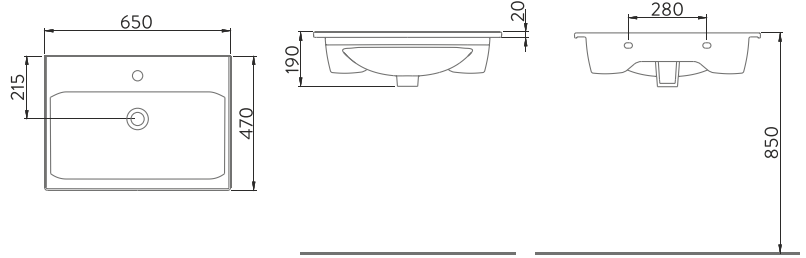

A063202H

LUNA FLAT LAVABO | 80cm
LUNA FLAT WASHBASIN | 80cm

A063203H

LUNA FLAT LAVABO | 100cm
LUNA FLAT WASHBASIN | 100cm

LUNA

A063701H

LUNA FLAT MOBİLYAYA GEÇMELİ LAVABO | 65cm

LUNA WASHBASIN FLAT SHELF FURNITURE MOUNTED | 65cm