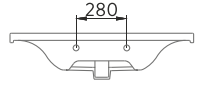

A043102H

SILVA KARE ETAJERLİ TEZGAH LAVABO | 80cm
SILVA WASHBASIN WITH EDGED SHELF | 80cm

A043103H

SILVA KARE ETAJERLİ TEZGAH LAVABO | 100cm
SILVA WASHBASIN WITH EDGED SHELF | 100cm

SILVA

SILVA DUVARA TAM DAYALI KLOZET SILVA BTW CLOSE-COUPLED WC