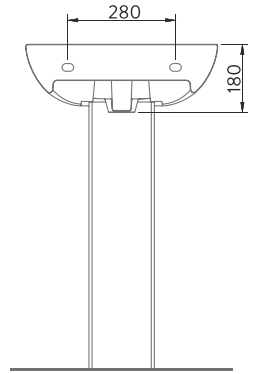

TEK PARÇA ÜRÜNLER

STAND ALONE PRODUCTS

DUVARA
MONTAJA UYGUN
WALL MOUNTED

AYAKLA
KULLANILABİLİR
PEDESTAL AVAILBLE

A055

LAVABO | 50cm | TERRA - VOLCANO ORTAK TAM AYAK
WASHBASIN | 50cm | TERRA - VOLCANO FULL PEDESTAL