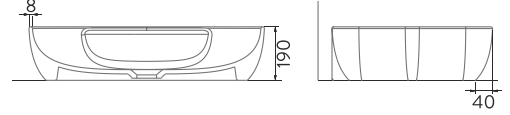

AURA LUCIDA