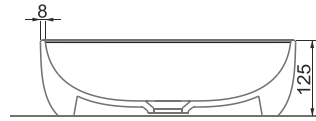

AURA FORM

A002742H

PARLAK BEYAZ | GLOSSY WHITE

FORM TEZGAH ÜSTÜ LAVABO | 42cm

FORM COUNTERTOP WASHBASIN | 42cm

A002744H

MAT SİYAH | MATT BLACK

FORM TEZGAH ÜSTÜ LAVABO | 42cm

FORM COUNTERTOP WASHBASIN | 42cm

TEZGAH ÜSTÜ
KULLANIM
COUNTERTOP
USAGE