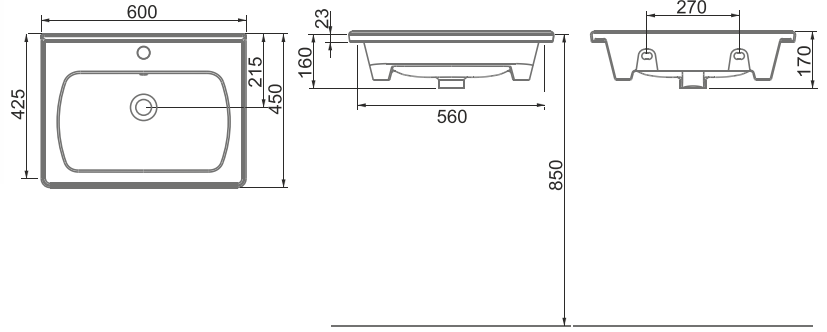

SATURN

A143110H **BEYAZ** | WHITE

SATURN FLAT MOBİLYAYA GEÇMELİ LAVABO | 60cm
SATURN WASHBASIN FLAT SHELF FURNITURE MOUNTED | 60cm

A143211H **MAT BEYAZ** | MATT WHITE

SATURN FLAT MOBİLYAYA GEÇMELİ LAVABO | 60cm
SATURN WASHBASIN FLAT SHELF FURNITURE MOUNTED | 60cm