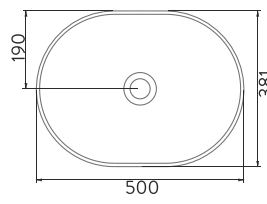

AURA ALTO

A002051H

BEYAZ | WHITE
ALTO TEZGAH ÜSTÜ PARLAK LAVABO | 50cm
ALTO COUNTERTOP OVAL WASHBASIN
GLOSSY | 50cm

A002071H

MAT BEYAZ | MATT WHITE
ALTO TEZGAH ÜSTÜ PARLAK LAVABO | 50cm
ALTO COUNTERTOP OVAL WASHBASIN
GLOSSY | 50cm

A002056H

ANTRASİT | ANTHRACITE
ALTO TEZGAH ÜSTÜ MAT
LAVABO | 50cm
ALTO COUNTERTOP OVAL
WASHBASIN MATT | 50cm

A002057H

METALİK KAHVE | METALIC BROWN
ALTO TEZGAH ÜSTÜ MAT
LAVABO | 50cm
ALTO COUNTERTOP OVAL
WASHBASIN MATT | 50cm

A002052H

SİYAH | BLACK
ALTO TEZGAH ÜSTÜ
PARLAK LAVABO | 50cm
ALTO COUNTERTOP OVAL
WASHBASIN GLOSSY | 50cm

A002053H

TURUNCU | ORANGE
ALTO TEZGAH ÜSTÜ
PARLAK LAVABO | 50cm
ALTO COUNTERTOP OVAL
WASHBASIN GLOSSY | 50cm

A002054H

KIRMIZI | RED
ALTO TEZGAH ÜSTÜ
PARLAK LAVABO | 50cm
ALTO COUNTERTOP OVAL
WASHBASIN GLOSSY | 50cm

A002055H

YEŞİL | GREEN
ALTO TEZGAH ÜSTÜ MAT
LAVABO | 50cm
ALTO COUNTERTOP OVAL
WASHBASIN MATT | 50cm