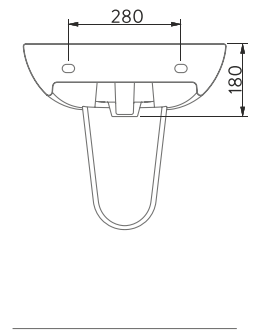

TEK PARÇA ÜRÜNLER

STAND ALONE PRODUCTS

DUVARA
MONTAJA UYGUN
WALL MOUNTED

AYAKLA
KULLANILABİLİR
PEDESTAL AVAILBLE

A055

LAVABO | 50cm | TERRA - VOLCANO ORTAK TAM AYAK
WASHBASIN | 50cm | TERRA - VOLCANO FULL PEDESTAL

DUVARA
MONTAJA UYGUN
WALL MOUNTED

AYAKLA
KULLANILABİLİR
PEDESTAL AVAILBLE

A056

LAVABO | 50cm | TERRA - VOLCANO ORTAK YARIM AYAK
WASHBASIN | 50cm | TERRA - VOLCANO SEMI PEDESTAL