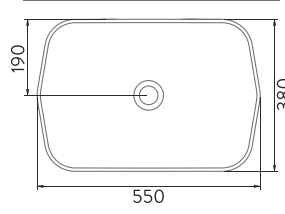

AURA LUCIDA