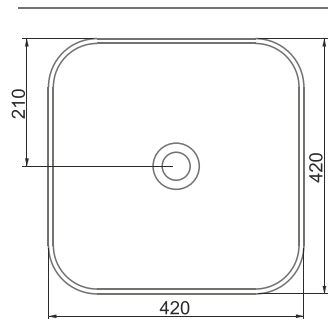

AURA FORM

A002742H

PARLAK BEYAZ | GLOSSY WHITE

FORM TEZGAH ÜSTÜ LAVABO | 42cm

FORM COUNTERTOP WASHBASIN | 42cm

A002744H

MAT SİYAH | MATT BLACK

FORM TEZGAH ÜSTÜ LAVABO | 42cm

FORM COUNTERTOP WASHBASIN | 42cm

TEZGAH ÜSTÜ
KULLANIM
COUNTERTOP
USAGE