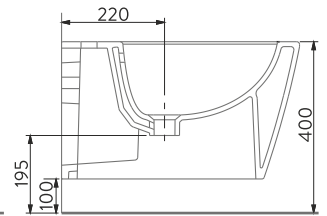

LUNA ASMA BİDE LUNA WALL-HUNG BIDET

H95600319

ASMA BİDE MONTAJ SETİ
WALL-HUNG BIDET MOUNTING KIT

* Montaj seti ile birlikte kullanılmaktadır.
* Should be used with mounting kit.