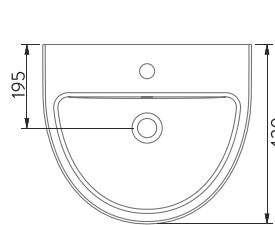

TEK PARÇA ÜRÜNLER

STAND ALONE PRODUCTS

DUVARA
MONTAJA UYGUN
WALL MOUNTED

AYAKLA
KULLANILABİLİR
PEDESTAL AVAILBLE

A055

LAVABO | 50cm | TERRA - VOLCANO ORTAK TAM AYAK
WASHBASIN | 50cm | TERRA - VOLCANO FULL PEDESTAL

DUVARA
MONTAJA UYGUN
WALL MOUNTED

AYAKLA
KULLANILABİLİR
PEDESTAL AVAILBLE

A056

LAVABO | 50cm | TERRA - VOLCANO ORTAK YARIM AYAK
WASHBASIN | 50cm | TERRA - VOLCANO SEMI PEDESTAL