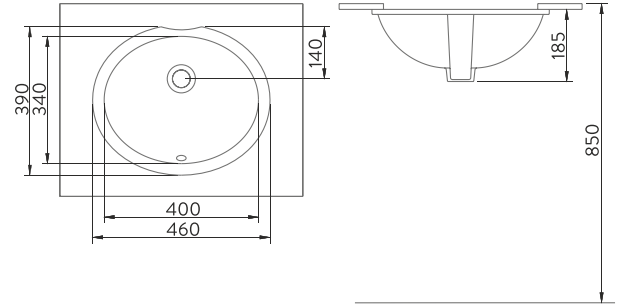

TEK PARÇA ÜRÜNLER

STAND ALONE PRODUCTS

A02001H

TEZGAH ALTI OVAL LAVABO | 46cm
UNDER COUNTER OVAL WASHBASIN | 46cm

A053011H

TEZGAH ALTI OVAL LAVABO | 55cm
UNDER COUNTER OVAL WASHBASIN | 55cm

A053001H

LAVABO | 50cm
WASHBASIN | 50cm