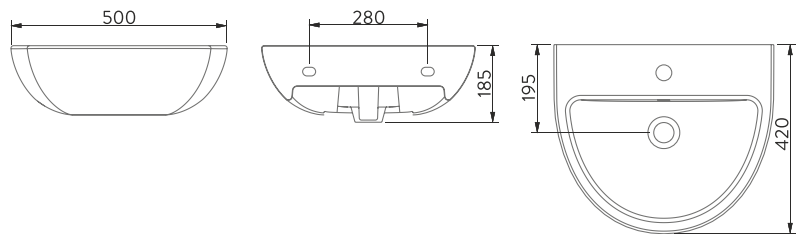

TEK PARÇA ÜRÜNLER

STAND ALONE PRODUCTS

A02001H

TEZGAH ALTI OVAL LAVABO | 46cm
UNDER COUNTER OVAL WASHBASIN | 46cm

A053011H

TEZGAH ALTI OVAL LAVABO | 55cm
UNDER COUNTER OVAL WASHBASIN | 55cm

A053001H

LAVABO | 50cm
WASHBASIN | 50cm