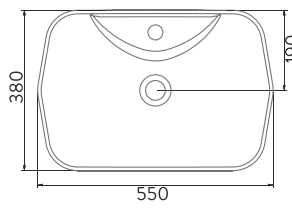

AURA LUCIDA