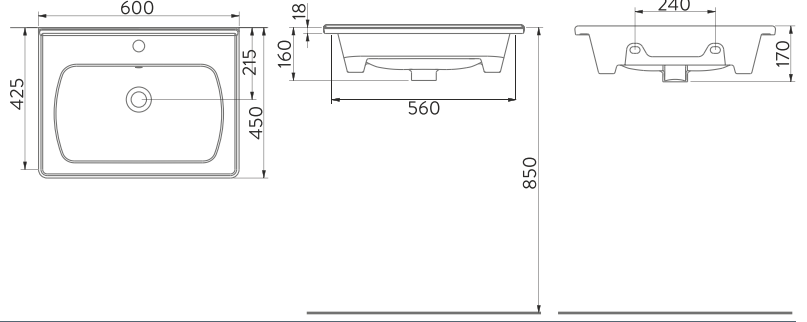

A143010H BEYAZ | WHITE

SATURN FLAT TEZGAH LAVABO | 60cm
SATURN WASHBASIN FLAT SHELF | 60cm

A143011H MAT BEYAZ | MATT WHITE

SATURN FLAT TEZGAH LAVABO | 60cm
SATURN WASHBASIN FLAT SHELF | 60cm