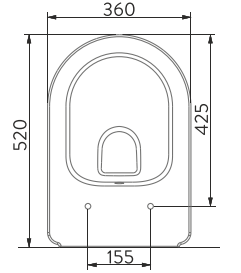

A127020H

STELLA ASMA BİDE / STELLA WALL-HUNG BIDET

H95600319

ASMA BİDE MONTAJ SETİ / WALL-HUNG BIDET MOUNTING KIT

*MONTAJ SETİ İLE KULLANILMALIDIR. / SHOULD BE USED WITH MOUNTING KIT