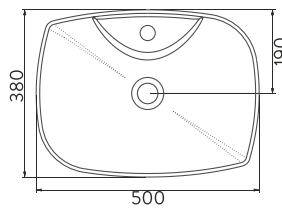

AURA DİES

TEZGAH ÜSTÜ
KULLANIM
COUNTERTOP
USAGE