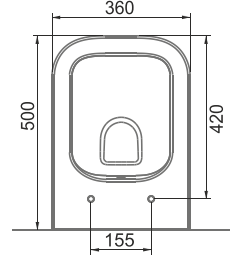

SATURN RIM-OUT ASMA KLOZET
SATURN RIM-OUT WALL-HUNG WC PAN

A141201H

KLOZET MAT SİYAH | WC PAN MATT BLACK

A090012

YAVAŞ KAPANIR İNCE KAPAK | SLOW CLOSE SLIM SEAT & COVER

A141251H

WC PAN MATT BLACK | WITHOUT BIDET FUNCTION

RIM - OUT

KOLAY - TAK ÇIKAR
EASY RELEASE

YAVAŞ KAPANIR KAPAK
SLOW CLOSE COVER

SU TÜKETİMİ
WATER CONSUMPTION

SU TASARRUFU
WATER SAVING