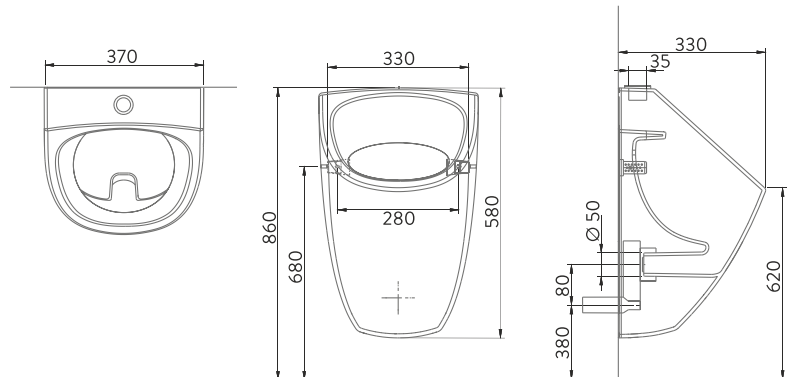

A059002H

ÜSTEN YIKAMA GİRİŞLİ
PİSUVAR
TOP FLUSH INLET URINAL

A059021H

ARKADAN YIKAMA GİRİŞLİ
PİSUVAR SİYAH
TOP FLUSH INLET URINAL BLACK