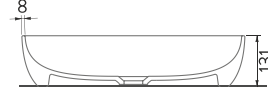

AURA LUCIDA