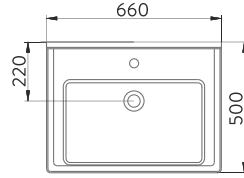

A043102H

SILVA KARE ETAJERLİ TEZGAH LAVABO | 80cm
SILVA WASHBASIN WITH EDGED SHELF | 80cm

A043103H

SILVA KARE ETAJERLİ TEZGAH LAVABO | 100cm
SILVA WASHBASIN WITH EDGED SHELF | 100cm

SILVA

SILVA DUVARA TAM DAYALI KLOZET SILVA BTW CLOSE-COUPLED WC