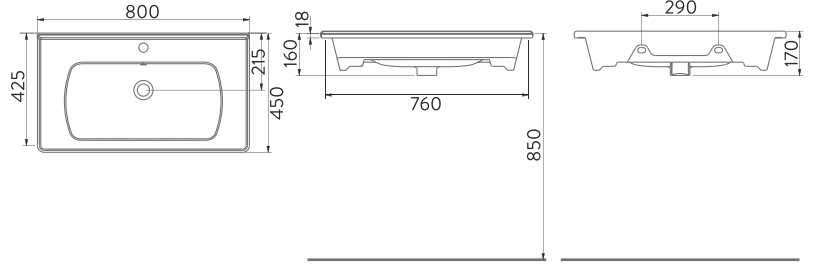

A143020H BEYAZ | WHITE

SATURN FLAT TEZGAH LAVABO | 80cm
SATURN WASHBASIN FLAT SHELF | 80cm

A143021H MAT BEYAZ | MATT WHITE

SATURN FLAT TEZGAH LAVABO | 80cm
SATURN WASHBASIN FLAT SHELF | 80cm