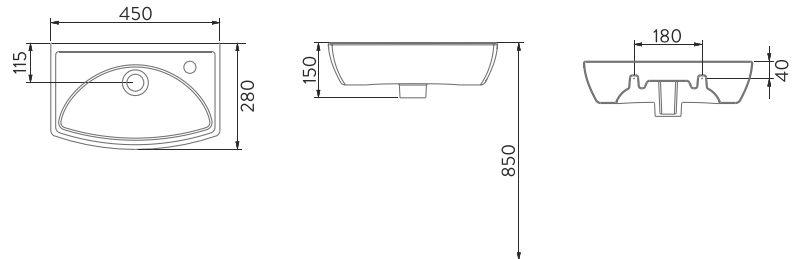

TEK PARÇA ÜRÜNLER STAND ALONE PRODUCTS

A002035H

28x35cm LAVABO | BATARYA DELİKSİZ
28x35cm WASHBASIN | WITHOUT TAP HOLE

A002036H

28x35cm LAVABO | BATARYA DELİKLİ
28x35cm WASHBASIN | WITH TAP HOLE

DUVARA
MONTAJA UYGUN
WALL MOUNTED

A002045H

28x45cm LAVABO | BATARYA DELİKSİZ
28x45cm WASHBASIN | WITHOUT TAP HOLE

A002145H

28x45cm LAVABO | BATARYA DELİKLİ
28x45cm WASHBASIN | WITH TAP HOLE

DUVARA
MONTAJA UYGUN
WALL MOUNTED