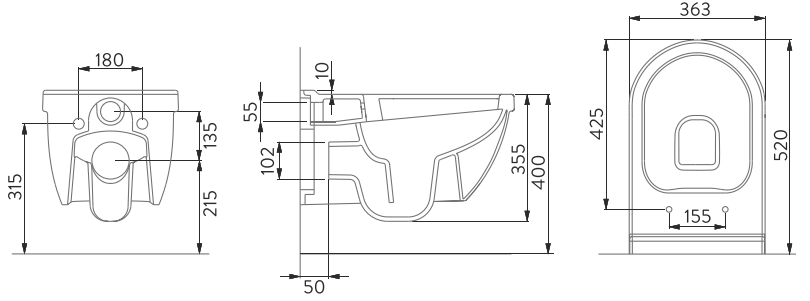

NEON ASMA KLOZET NEON WALL-HUNG WC PAN

A151001H

KLOZET | WC PAN

A030011

YAVAŞ KAPANIR İNCE KAPAK | SLOW CLOSE SLIM SEAT & COVER

A151002H

WC PAN | WITHOUT BIDET FUNCTION

NEON RIM - OUT ASMA KLOZET NEON RIM - OUT WALL-HUNG WC PAN