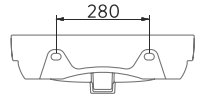

850

TEZGAH ÜSTÜ
KULLANIM
COUNTERTOP
USAGE

AYAKLA
KULLANILABİLİR
PEDESTAL AVAILBLE

DUVARA
MONTAJA UYGUN
WALL MOUNTED

YARI GÖMME
LAVABOLU
SEMI-RECESSED
BASIN