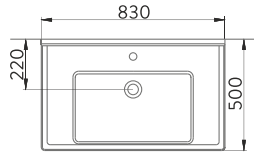

A043102H

SILVA KARE ETAJERLİ TEZGAH LAVABO | 80cm
SILVA WASHBASIN WITH EDGED SHELF | 80cm

A043103H

SILVA KARE ETAJERLİ TEZGAH LAVABO | 100cm
SILVA WASHBASIN WITH EDGED SHELF | 100cm

SILVA

SILVA DUVARA TAM DAYALI KLOZET SILVA BTW CLOSE-COUPLED WC