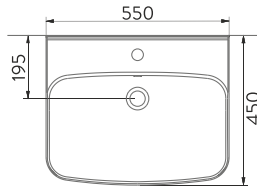

850

TEZGAH ÜSTÜ
KULLANIM
COUNTERTOP
USAGE

AYAKLA
KULLANILABİLİR
PEDESTAL AVAILBLE

DUVARA
MONTAJA UYGUN
WALL MOUNTED

YARI GÖMME
LAVABOLU
SEMI-RECESSED
BASIN