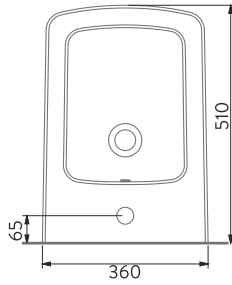

LUNA ASMA BİDE LUNA WALL-HUNG BIDET

H95600319

ASMA BİDE MONTAJ SETİ
WALL-HUNG BIDET MOUNTING KIT

* Montaj seti ile birlikte kullanılmaktadır.
* Should be used with mounting kit.