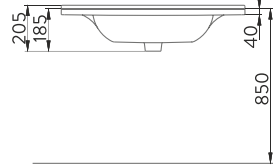

A043102H

SILVA KARE ETAJERLİ TEZGAH LAVABO | 80cm
SILVA WASHBASIN WITH EDGED SHELF | 80cm

A043103H

SILVA KARE ETAJERLİ TEZGAH LAVABO | 100cm
SILVA WASHBASIN WITH EDGED SHELF | 100cm

SILVA

SILVA DUVARA TAM DAYALI KLOZET SILVA BTW CLOSE-COUPLED WC