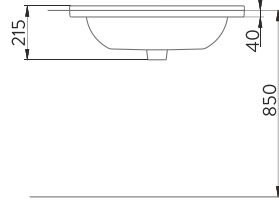

A043102H

SILVA KARE ETAJERLİ TEZGAH LAVABO | 80cm
SILVA WASHBASIN WITH EDGED SHELF | 80cm

A043103H

SILVA KARE ETAJERLİ TEZGAH LAVABO | 100cm
SILVA WASHBASIN WITH EDGED SHELF | 100cm

SILVA

SILVA DUVARA TAM DAYALI KLOZET SILVA BTW CLOSE-COUPLED WC