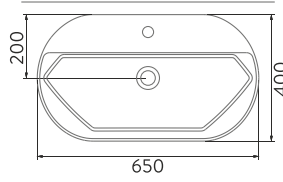

STELLA

A124103H

MAT SİYAH / MATT BLACK

STELLA TEZGAH ÜSTÜ BATARYA DELİKLİ LAVABO | 65cm

STELLA COUNTERTOP WASHBASIN WITH TAP HOLE | 65cm

TEZGAH ÜSTÜ
KULLANIM
COUNTERTOP
USAGE

STELLA

A121111H