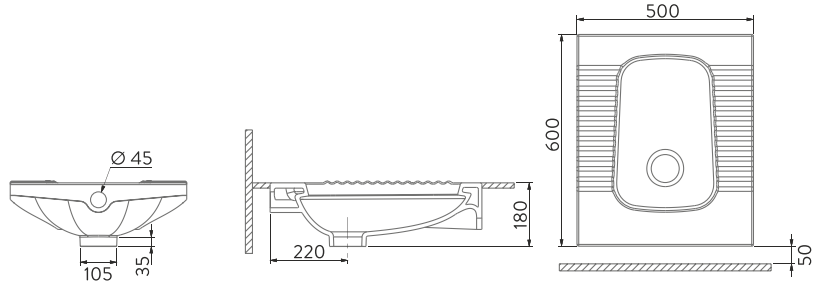

A006201H

DELTA ARKADAN GİRİŞLİ HELA TAŞI
DELTA REAR FLUSH INLET SQUATING PAN