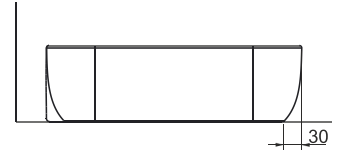

FORM COUNTERTOP WASHBASIN TAP HOLE | 42cm

A002745H

MAT SİYAH | MATT BLACK

FORM TEZGAH ÜSTÜ BATARYA DELİKLİ LAVABO | 42cm

FORM COUNTERTOP WASHBASIN TAP HOLE | 42cm

TEZGAH ÜSTÜ
KULLANIM
COUNTERTOP
USAGE

HILL

ÖZKAN UĞURLU
TASARIMCI
DESIGNER
SERAMİKSAN
VİTRİFİYE TASARIM
MÜDÜRÜ
SERAMİKSAN
SANITARY WARE
DESIGN MANAGER