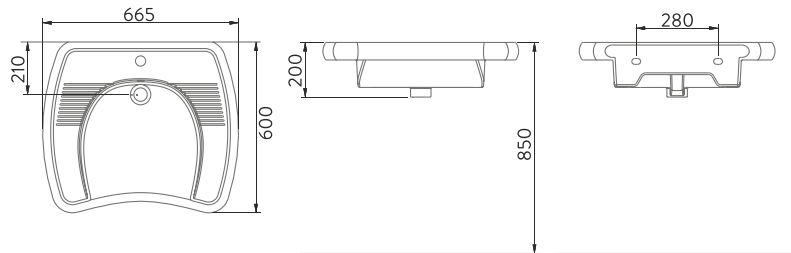

**YAVAŞ KAPANIR İNCE KAPAK
SLOW CLOSE SLIM SEAT & COVER**

AG50002

KLOZET KAPAĞI | STANDART SEAT & COVER

A051091H

WC PAN | WITHOUT BIDET FUNCTION

A052067H

**BEDENSEL ENGELLİ LAVABO
DISABLED WASHBASIN**

TAMAMLAYICI ÜRÜNLER
COMPLEMENTARY PRODUCTS