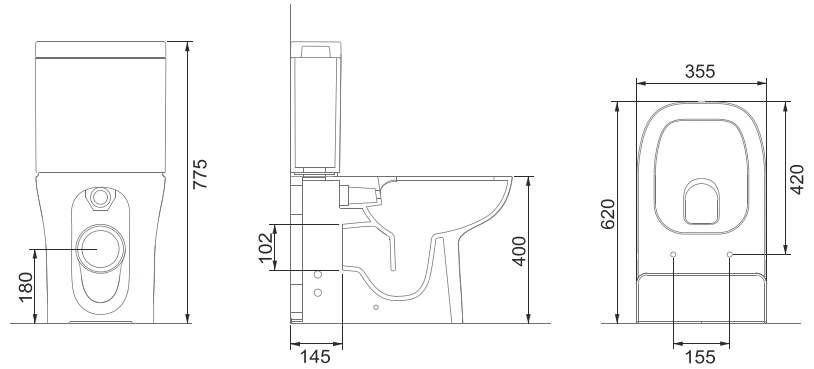

PETITE DUVARA TAM DAYALI KLOZET PETITE BTW CLOSE-COUPLED WC

A101101H

KLOZET | WC PAN

AG50006

YAVAŞ KAPANIR İNCE KAPAK | SLOW CLOSE SLIM SEAT & COVER

A101102H

WC PAN | WITHOUT BIDET FUNCTION

AG50013

İÇ TAKIM | FLUSHING MECHANISM

(*Kendi iç takımı ile birlikte kullanılmalıdır. Intended to be used in their own flush mechanism)

A095001H

REZERVUAR | CISTERN

RIM - OUT

KOLAY - TAK ÇIKAR

YAVAŞ KAPANIR KAPAK

SU TÜKETİMİ
WATER CONSUMPTION

SU TASARRUFU
WATER SAVING

PETITE ASMA KLOZET PETITE WALL-HUNG WC PAN

A101001H

KLOZET | WC PAN

AG50006

YAVAŞ KAPANIR İNCE KAPAK | SLOW CLOSE SLIM SEAT & COVER

A101002H

WC PAN | WITHOUT BIDET FUNCTION

YAVAŞ KAPANIR KAPAK
SLOW CLOSE COVER

KOLAY - TAK ÇIKAR
EASY RELEASE

SU TÜKETİMİ
WATER CONSUMPTION

SU TASARRUFU
WATER SAVING