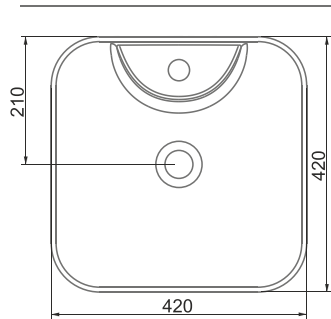

FORM COUNTERTOP WASHBASIN TAP HOLE | 42cm

A002745H

MAT SİYAH | MATT BLACK

FORM TEZGAH ÜSTÜ BATARYA DELİKLİ LAVABO | 42cm

FORM COUNTERTOP WASHBASIN TAP HOLE | 42cm

TEZGAH ÜSTÜ
KULLANIM
COUNTERTOP
USAGE

HILL

ÖZKAN UĞURLU
TASARIMCI
DESIGNER
SERAMİKSAN
VİTRİFİYE TASARIM
MÜDÜRÜ
SERAMİKSAN
SANITARY WARE
DESIGN MANAGER