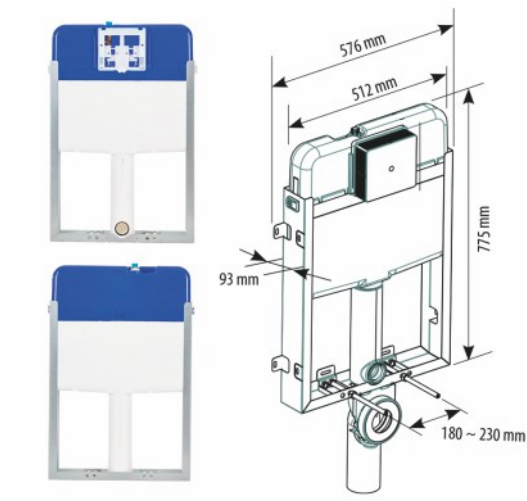

CALIPSO CONCEALED CISTERN WITH DUAL BUTTON GLOSSY CHROMIUM CONTROL PANEL

AG05911

CALIPSO PARLAK KROM BUTON
CALIPSO GLOSSY BUTON

AG05912

CALIPSO MAT KROM BUTON
CALIPSO MATT BUTON

ÜRÜN DETAYLARI

PRODUCT DETAILS